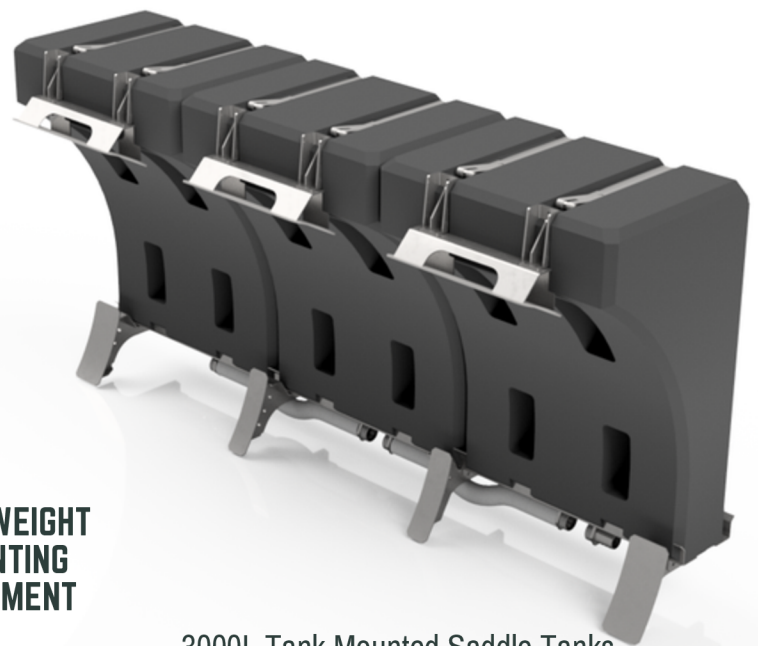

# Saddle Tank

Modular Water Tank

500L

**EXPANDABLE  
TANK  
CAPACITY**

**NO RUST**

**Expandable** Capacity

**Space Saving** Design

**Drain** Independently

- Modules can be plumbed Together
- Fully Baffled every 500 Litres to minimize surge
- Mounting Hardware available
- Diameters OD 1300mm to 1800mm

- Tank Capacities: 500L
- 300mm Manhole
- Tank drain: 2.5"
- Comes in various colours

## Unit Dimensions

Item	No. of Modules	Length (mm)	Width (mm)	Height (mm)	Weight (kg)
1000L	2	1350	1000	1350	80
2000L	4	2580	2160	1780	160
3000L	6	3780	2160	1780	240
4000L	8	4980	2160	1780	310

**LIGHT WEIGHT  
MOUNTING  
EQUIPMENT**

3000L Tank Mounted Saddle Tanks