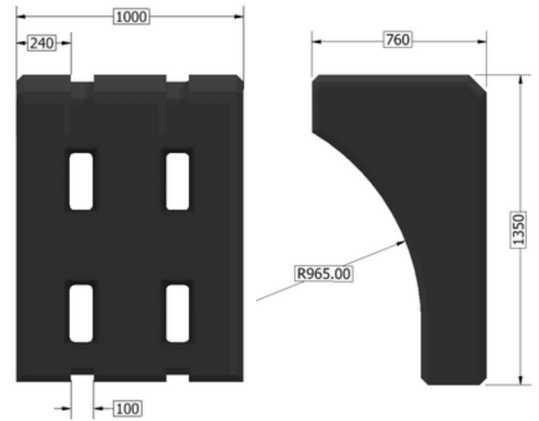

# Saddle Tank

Modular Water Tank

500L

**EXPANDABLE  
TANK  
CAPACITY**

**NO RUST**

**Expandable** Capacity

**Space Saving** Design

**Drain** Independently

- Modules can be plumbed Together
- Fully Baffled every 500 Litres to minimize surge
- Mounting Hardware available
- Diameters OD 1300mm to 1800mm

- Tank Capacities: 500L
- 300mm Manhole
- Tank drain: 2.5"
- Comes in various colours

## Unit Dimensions

Item	No. of Modules	Length (mm)	Width (mm)	Height (mm)	Weight (kg)
1000L	2	1350	1000	1350	80
2000L	4	2580	2160	1780	160
3000L	6	3780	2160	1780	240
4000L	8	4980	2160	1780	310

**LIGHT WEIGHT  
MOUNTING  
EQUIPMENT**